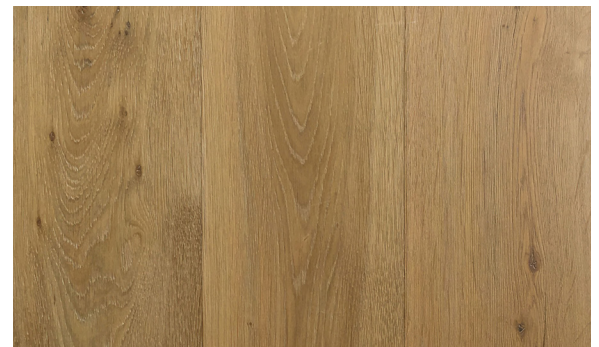

Product Spec Sheet

- Installation Guide
- Hardwax Oil Maintenance Guide
- Polyurethane Maintenance Guide
- Warranty Information

WEST|WOOD ARCHITECTURAL SURFACES

HEART OF GOLD

Beautiful Brown Color Collection

Heart of Gold has a natural golden look in a matte hardwax oil finish creating a rich warm color like that of natural walnut.

Specification Options for White Oak

Other species are available (see below) but may have different specifications to consider.

Design Elements

SPECIES	White Oak (American, European or French), Red Oak, Walnut, Maple, Hickory, Pine & other preferred species
PATTERNS	Bordeaux, Chevron, Haddon Hall, Herringbone, Marie Antoinette, Versailles or Custom
CUTS OF WOOD	Plain Sawn, Live Sawn, Rift Sawn, Quarter Sawn & R&Q Sawn
GRADE QUALITY	Perfect, Clear, Select & Better, Character, Rustic & Prime
TEXTURES	Smooth, Wire Brushed, Hand Scraped, Band Sawn, Distressed & French Bleed
PRE-TREATMENTS & STAINS	Bleach & Water Treatments, Water-Based Stains, Aniline Dyes, Cerused, Fuming & Other Specialty Branded Pre-Treatments
TOP COATS	Hardwax Oil, Polyurethane (Oil- & Water-Based), Wax, Tung Oil & Moisture Cure & Conversion Varnish