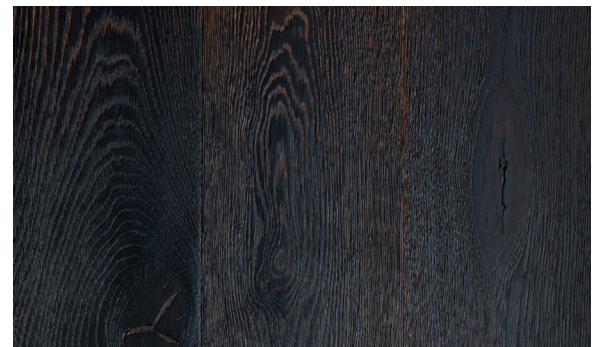

Product Spec Sheet

Installation Guide
Hardwax Oil Maintenance Guide
Polyurethane Maintenance Guide
Warranty Information

WEST|WOOD ARCHITECTURAL SURFACES

NIGHTSHADE Blackish Color Collection

Nightshade features a torched canvas reflecting hints of gold and dark brown, offering a sophisticated rustic charm.

Specification Options for White Oak

Other species are available (see below) but may have different specifications to consider.

Design Elements

SPECIES	White Oak (American, European or French), Red Oak, Walnut, Maple, Hickory, Pine & other preferred species
PATTERNS	Bordeaux, Chevron, Haddon Hall, Herringbone, Marie Antoinette, Versailles or Custom
CUTS OF WOOD	Plain Sawn, Live Sawn, Rift Sawn, Quarter Sawn & R&Q Sawn
GRADE QUALITY	Perfect, Clear, Select & Better, Character, Rustic & Prime
TEXTURES	Smooth, Wire Brushed, Hand Scraped, Band Sawn, Distressed & French Bleed
PRE-TREATMENTS & STAINS	Bleach & Water Treatments, Water-Based Stains, Aniline Dyes, Cerused, Fuming & Other Specialty Branded Pre-Treatments
TOP COATS	Hardwax Oil, Polyurethane (Oil- & Water-Based), Wax, Tung Oil & Moisture Cure & Conversion Varnish